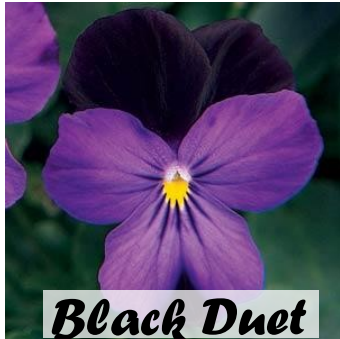

Speedy Sonnet

White

Crimson

**Height: 18-24in.
Spread: 12in.
Up to 3 weeks
earlier bloom on
10.5-hour days**

Bronze

Rose

Yellow

Mix

VIOLETA

Height: 6-8in.
Spread: 6-8in.

White

Starry Night

Lemon Parfait Mix

Black Duet

Babyface White

Ocean Breeze

Lilac Ice

Purple Duet

Yellow Duet

Mix

Violet Beacon

Orange

Sunny Royale

Coconut Duet