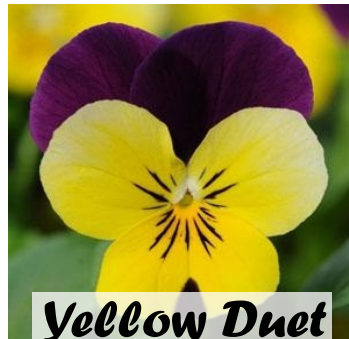

Speedy Sonnet

White

Crimson

**Height: 18-24in.
Spread: 12in.
Up to 3 weeks
earlier bloom on
10.5-hour days**

Bronze

Rose

Yellow

Mix

VIOLETA

Height: 6-8in.
Spread: 6-8in.

White

Starry Night

Lemon Parfait Mix

Black Duet

Babyface White

Ocean Breeze

Lilac Ice

Purple Duet

Yellow Duet

Mix

Violet Beacon

Orange

Sunny Royale

Coconut Duet