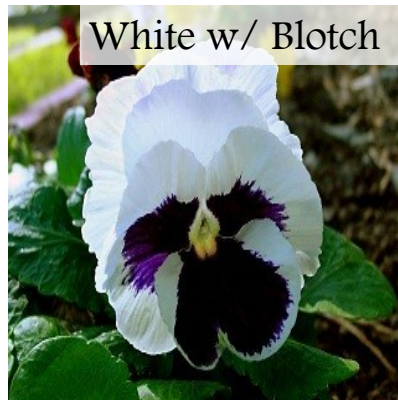

Citrus Mix

Clear Mix

Orange

M
A
T
R
i
X

Majestic Giants

Height: 5in. Spread: 6in.
Flower Size: 3.5" Early flowering
Blooms have dark face (blotch)

Snapdragons

Yellow

Rose

White

Polstices

Burgundy

Pink

Purple

Mix

Red

Height: 16-20in. Spread: 10-14in.
Blooms earlier under short days
Performs best when grown with high light and cool nights

SONNET

Rose

Pink

Mix

Height: 18-24in.
Spread: 12in.
Sturdy Plants

Yellow

Carmine