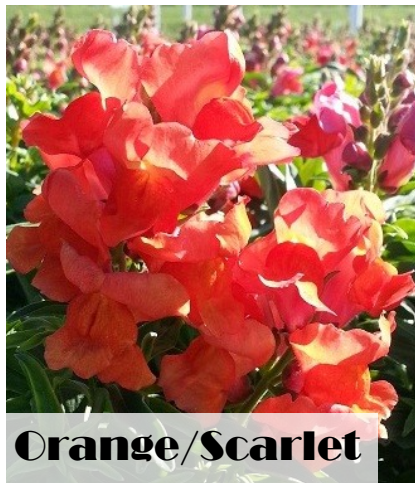

Height: 16-20in. Spread: 10-14in.
Blooms earlier under short days
Performs best when grown with high light and cool nights

SONNET

Rose

Pink

Mix

Height: 18-24in.
Spread: 12in.
Sturdy Plants

Yellow

Carmine