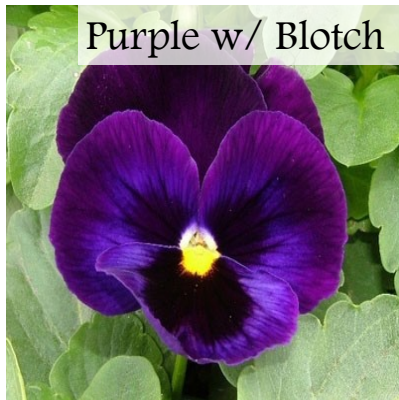

Yellow

Purple

White

Light Blue

Lemon

Halloween Mix

Primrose

Morpheus

Citrus Mix

Clear Mix

Orange

M
A
T
R
i
X

Majestic Giants

Height: 5in. Spread: 6in.
Flower Size: 3.5" Early flowering
Blooms have dark face (blotch)

Snapdragons

Yellow

Rose

White

Polstices

Burgundy

Pink

Purple

Mix

Red