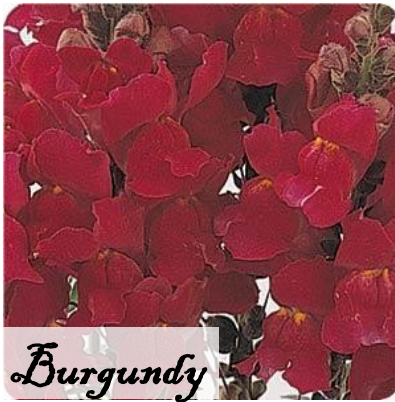

Snapdragons

Polstices

Height: 16-20in.   Spread: 10-14in.
Blooms earlier under short days
Performs best when grown with high light and cool nights