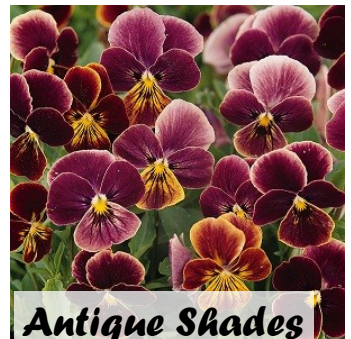

Blueberry Cream

Citrus Mix

Delft Blue

Coconut Swirl

*Lemon
Blueberry Swirl*

Yellow

Beaconsfield

Antique Shades