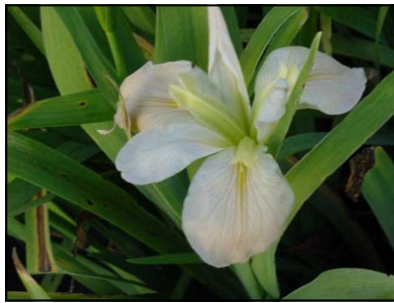

Arabian Bayou

- 34" tall
- Early season bloom