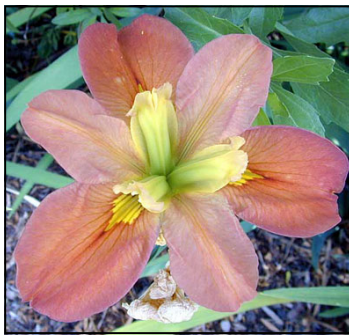

# Louisiana Iris

**Bold Pretender**

- 28-36" tall
- Full sun
- Early to mid summer bloom

**Black Game Cock**

- 30-36" tall
- Full sun
- Early to mid summer bloom

**Full Eclipse**

- 24-36" tall
- Sun to part sun
- Zones 5-11

**Heavenly Glow**

- 36-48" tall
- Full sun
- Extra early—mid season bloom

**Her Highness**

- 40" tall

**Sea Wisp**

- 36" tall
- Blooms April, May

**Laura Louisa**

- 28" tall
- Full sun
- June, July bloom

**Kay Nelson**

- 22" tall
- Full to part sun
- Flowering perennial

**Vermilion Queen**

- 46" tall
- Full to part sun
- Ruffled