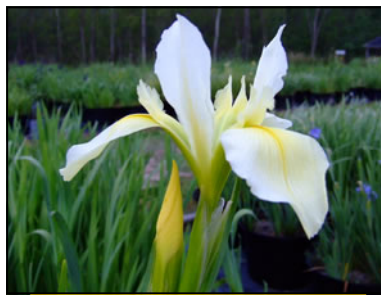

# Louisiana Iris

**Bold Pretender**

- 28-36" tall
- Full sun
- Early to mid summer bloom

**Black Game Cock**

- 30-36" tall
- Full sun
- Early to mid summer bloom

**Full Eclipse**

- 24-36" tall
- Sun to part sun
- Zones 5-11

**Heavenly Glow**

- 36-48" tall
- Full sun
- Extra early—mid season bloom

**Her Highness**

- 40" tall

**Sea Wisp**

- 36" tall
- Blooms April, May

**Laura Louisa**

- 28" tall
- Full sun
- June, July bloom

**Kay Nelson**

- 22" tall
- Full to part sun
- Flowering perennial

**Vermilion Queen**

- 46" tall
- Full to part sun
- Ruffled