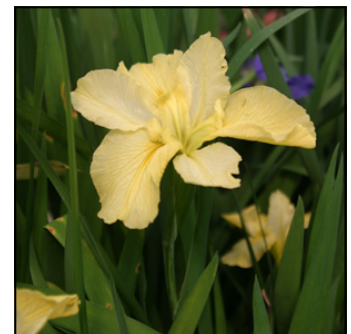

Heather Stream

- 36-48" tall
- Full sun
- Mid to late season

Sun Fury

- 30" tall
- Full to part sun
- Ruffled